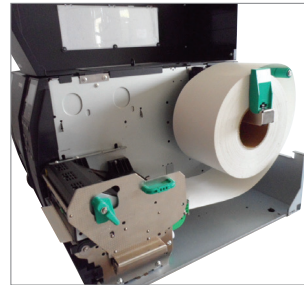

# B-EX4D2

TAILORED FOR LOGISTICS & TRANSPORT  
4 INCH DIRECT THERMAL ONLY LABEL PRINTER

TOSHIBA EX4-D2 4" thermal paper industrial printer incorporates the latest in direct thermal print technology allowing smart mechanics, top of the line reliability as well as a perfect print quality.

	B-EX4D2
CHARACTERISTICS	B-EX4D2 GS
Printhead	Flat-type
Dimensions	310(H) x 278(W) x 460(D) mm
Interface	USB2.0 & Ethernet as standard
Optional Interface	Parallel, Wireless LAN, RS-232C, RTC & USB host and Expansion I/O
Network Tool	SNMP
<b>PRINT</b>	
Method	Direct thermal
Print Width	104 mm
Max. Print Speed	Upto 12 ips (304 mm/sec)
Resolution	203dpi
Font	Bitmap and outline
Barcode	Includes GS1 DataBar (RSS) compatibles
<b>MEDIA</b>	
Paper Width	114 mm
Paper Alignment	Left
Paper Roll Diameter	200 mm
<b>OPTIONS</b>	
	cutter module, peel off & internal rewinder