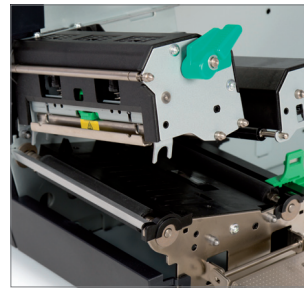

# B-EX4D2

TAILORED FOR LOGISTICS & TRANSPORT  
4 INCH DIRECT THERMAL ONLY LABEL PRINTER

TOSHIBA EX4-D2 4" thermal paper industrial printer incorporates the latest in direct thermal print technology allowing smart mechanics, top of the line reliability as well as a perfect print quality.

"The EX Series of Auto ID printers allows each customer to define the printer he needs. With a multitude of options you are free to create the ideal printer you need at an unbelievably low price."

**TOSHIBA**  
Leading Innovation >>>

	B-EX4D2
CHARACTERISTICS	B-EX4D2 GS
Printhead	Flat-type
Dimensions	310(H) x 278(W) x 460(D) mm
Interface	USB2.0 & Ethernet as standard
Optional Interface	Parallel, Wireless LAN, RS-232C, RTC & USB host and Expansion I/O
Network Tool	SNMP
<b>PRINT</b>	
Method	Direct thermal
Print Width	104 mm
Max. Print Speed	Upto 12 ips (304 mm/sec)
Resolution	203dpi
Font	Bitmap and outline
Barcode	Includes GS1 DataBar (RSS) compatibles
<b>MEDIA</b>	
Paper Width	114 mm
Paper Alignment	Left
Paper Roll Diameter	200 mm
<b>OPTIONS</b>	
	cutter module, peel off & internal rewinder