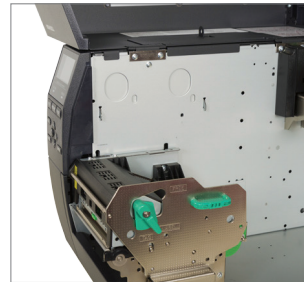

# B-EX4D2

TAILORED FOR LOGISTICS & TRANSPORT  
4 INCH DIRECT THERMAL ONLY LABEL PRINTER

TOSHIBA EX4-D2 4" thermal paper industrial printer incorporates the latest in direct thermal print technology allowing smart mechanics, top of the line reliability as well as a perfect print quality.

"The EX Series of Auto ID printers allows each customer to define the printer he needs. With a multitude of options you are free to create the ideal printer you need at an unbelievably low price."

**TOSHIBA**  
Leading Innovation >>>

	B-EX4D2
CHARACTERISTICS	B-EX4D2 GS
Printhead	Flat-type
Dimensions	310(H) x 278(W) x 460(D) mm
Interface	USB2.0 & Ethernet as standard
Optional Interface	Parallel, Wireless LAN, RS-232C, RTC & USB host and Expansion I/O
Network Tool	SNMP
<b>PRINT</b>	
Method	Direct thermal
Print Width	104 mm
Max. Print Speed	Upto 12 ips (304 mm/sec)
Resolution	203dpi
Font	Bitmap and outline
Barcode	Includes GS1 DataBar (RSS) compatibles
<b>MEDIA</b>	
Paper Width	114 mm
Paper Alignment	Left
Paper Roll Diameter	200 mm
<b>OPTIONS</b>	
	cutter module, peel off & internal rewinder